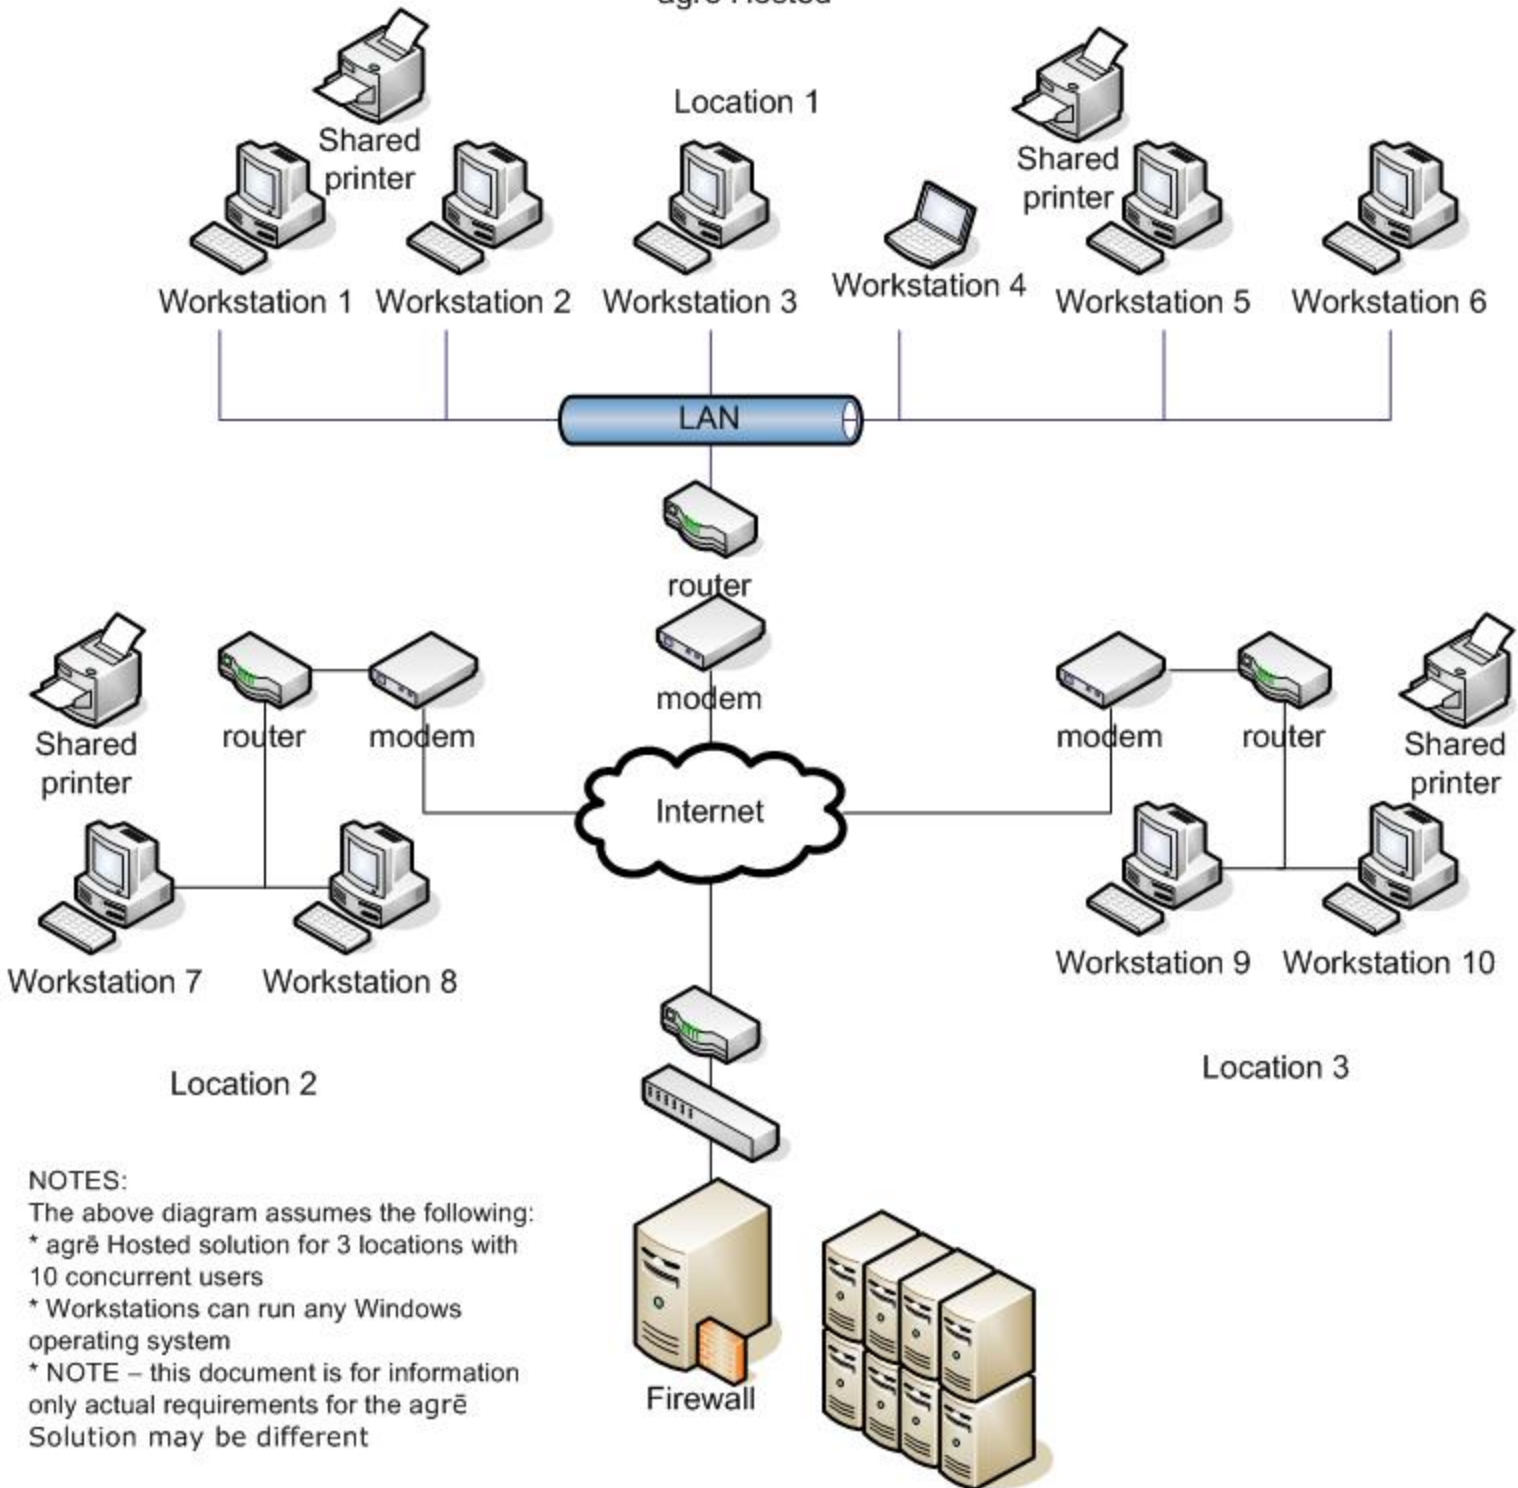

agrē Hosted

3 Locations with 10 users
agrē Hosted

NOTES:
The above diagram assumes the following:
* agrē Hosted solution for 3 locations with 10 concurrent users
* Workstations can run any Windows operating system
* NOTE – this document is for information only actual requirements for the agrē Solution may be different

Tronia Server Farm